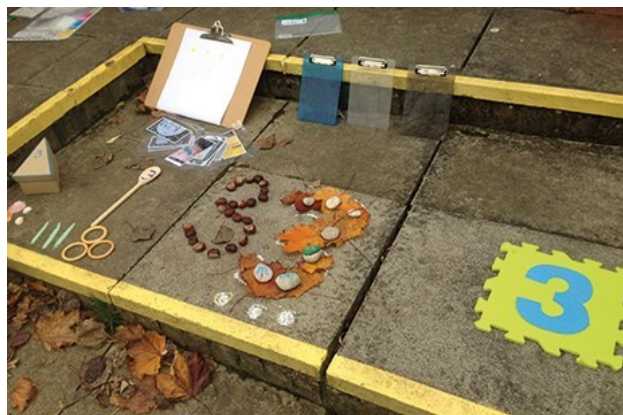

# Family Learning

Helping your child at  
home with maths

**Nursery and Reception**

Wednesday 9th February 2022

9.00—10.00am

This session aims to share what the maths provision looks like in EYFS and provide you with some ideas on how you can support your child at home with maths.

This family learning session will be in person in the sports hall. Please drop your child(ren) to school as normal and make your way to the front office to sign in.

*Learning together, we will all be exceptional.*